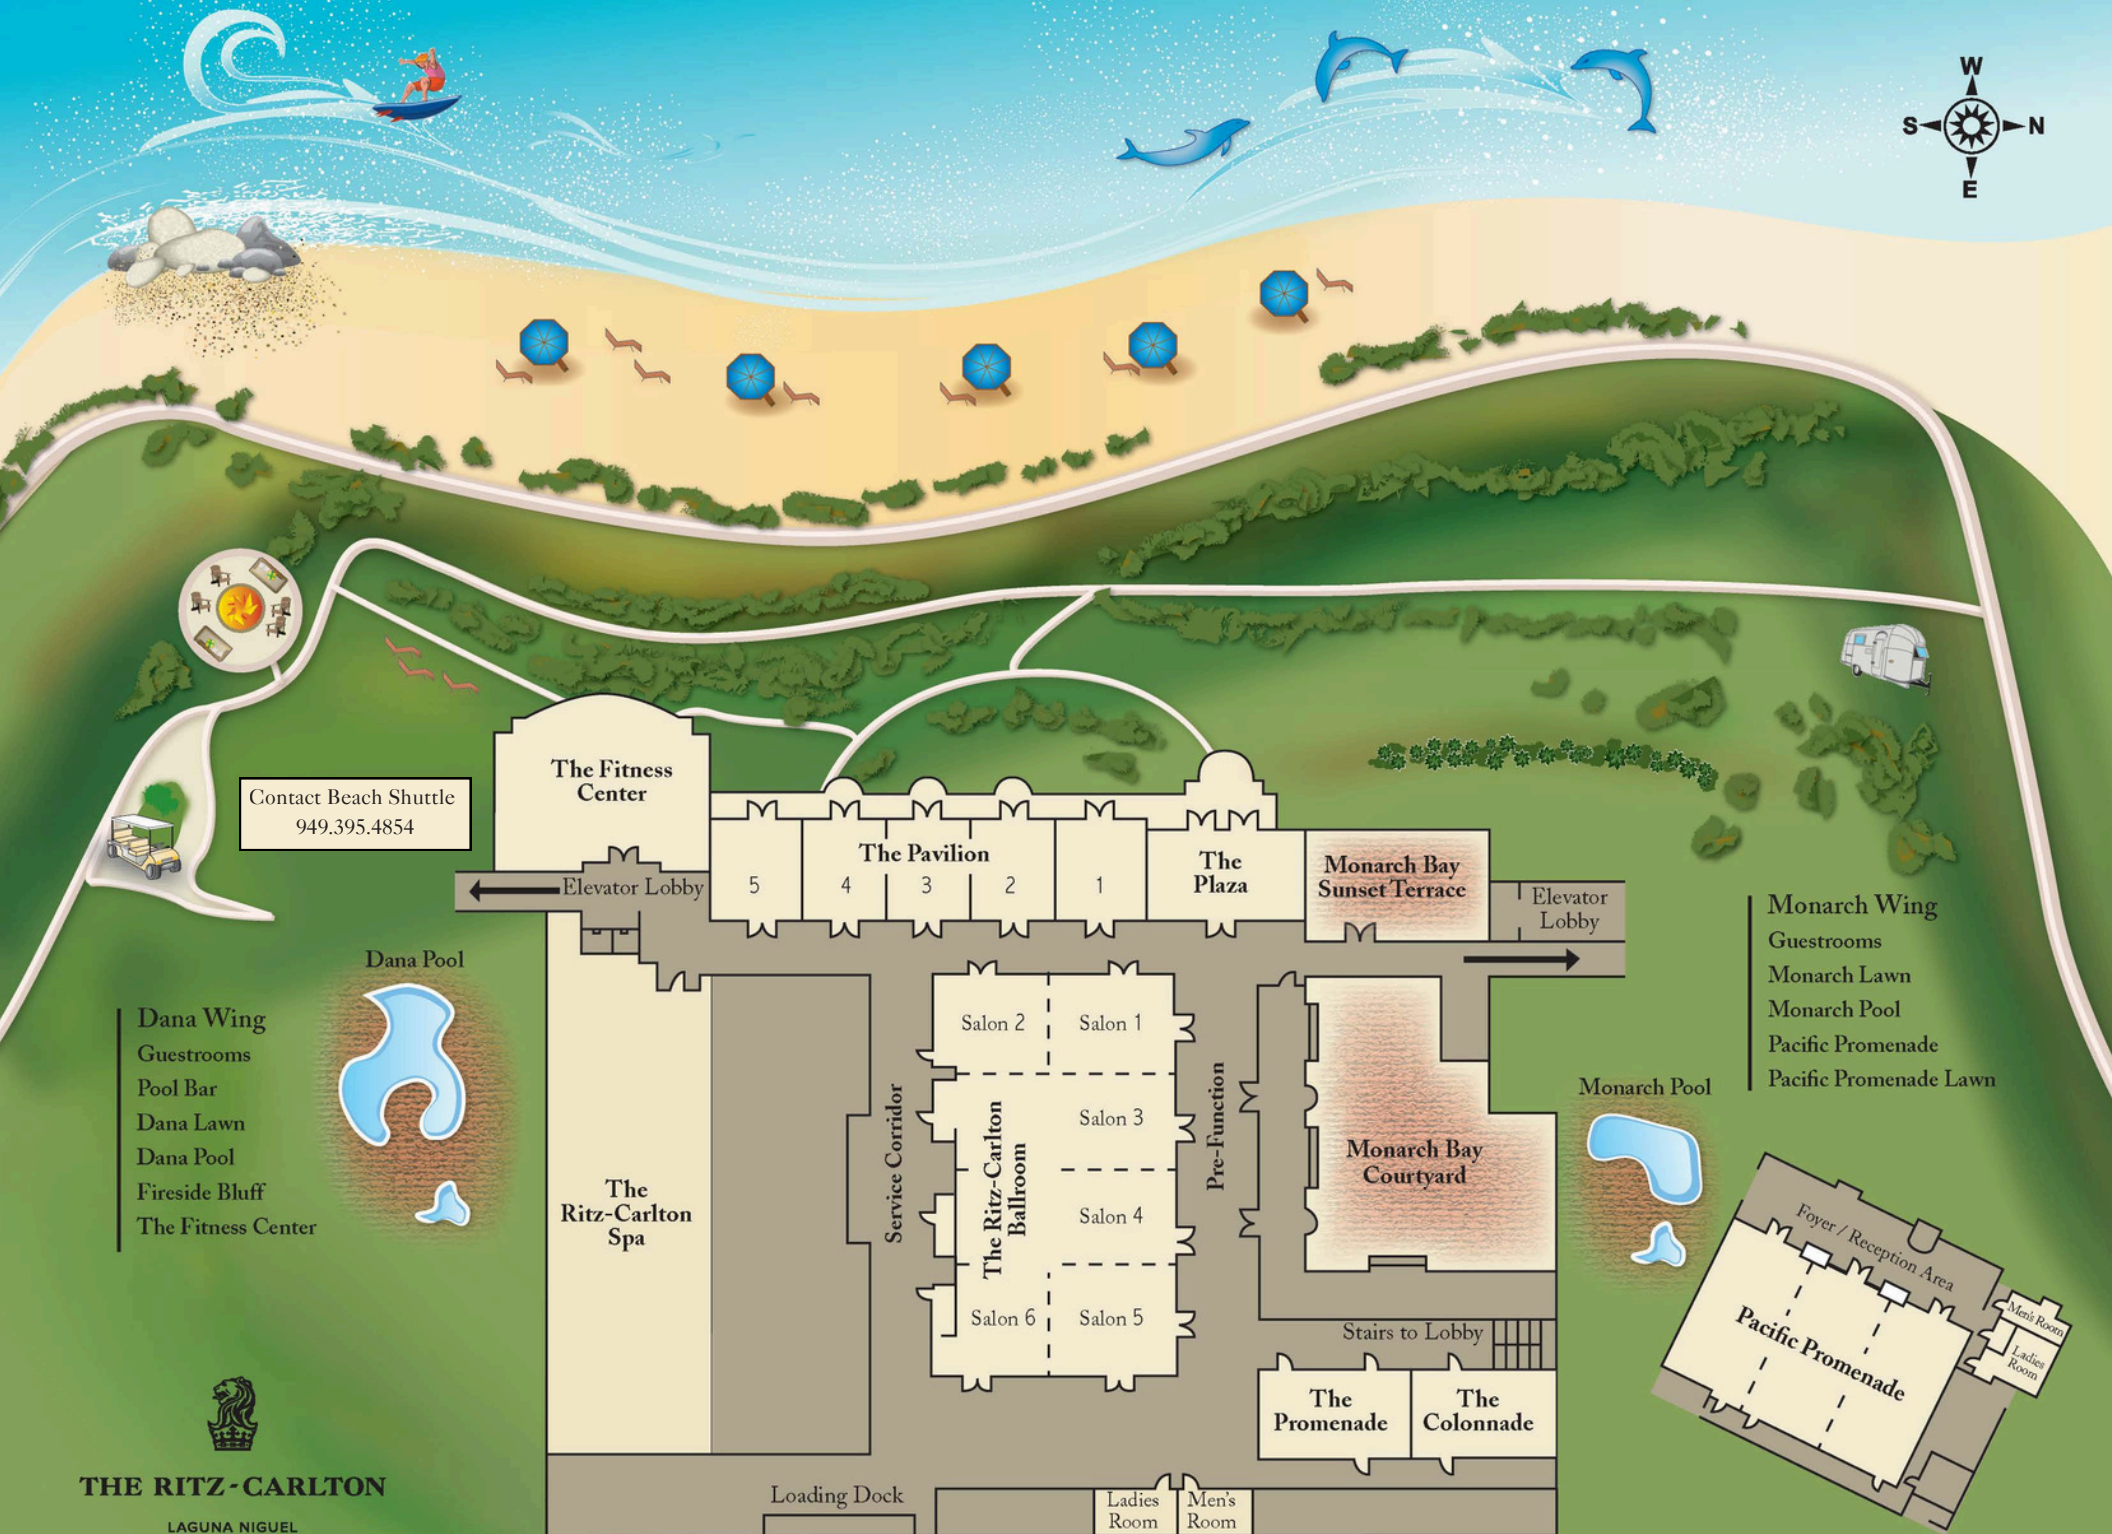

THE RITZ-CARLTON

LAGUNA NIGUEL

1. 180 BLU
2. RITZ Lobby Bar
3. Pickleball Courts
4. Beach Shuttle Pick Up
5. Beach Activity Station
6. Dana Guestrooms
7. Dana Lawn
8. Dana Pool
9. Dana Pool Café
10. Dana Whirlpool
11. Eco Adventure Center
12. Eco Adventure Game Board
13. KAHANI
14. Fitness Center - First Floor
15. Fireside Bluff
16. The Bluff
17. Gift Shop
18. Grand Staircase
19. Art Hallway
20. Main Lobby
21. Monarch Bay Courtyard
22. Monarch Bay Sunset Terrace
23. Monarch Guestrooms
24. Monarch Lawn
25. Monarch Pool
26. Monarch Whirlpool
27. Eco Adventure Garden
28. Pacific Promenade Ballroom
29. Pacific Promenade Lawn
30. Play Area for Kids
31. TAIKUN Omakase
32. RAYA by Chef Richard Sandoval
33. Restrooms
34. Salt Creek Beach
35. Tennis Courts
36. Terrace Salon Ballroom
37. The Market Place
38. The Ritz-Carlton Spa - First Floor
39. Tide Pools
40. Valet Arrival
41. Concierge Desk
42. Shoreline Rooms - First Floor

Ritz-Carlton Drive

Contact Beach Shuttle
949.395.4854

- Dana Wing
- Guestrooms
- Pool Bar
- Dana Lawn
- Dana Pool
- Fireside Bluff
- The Fitness Center

- Monarch Wing
- Guestrooms
- Monarch Lawn
- Monarch Pool
- Pacific Promenade
- Pacific Promenade Lawn